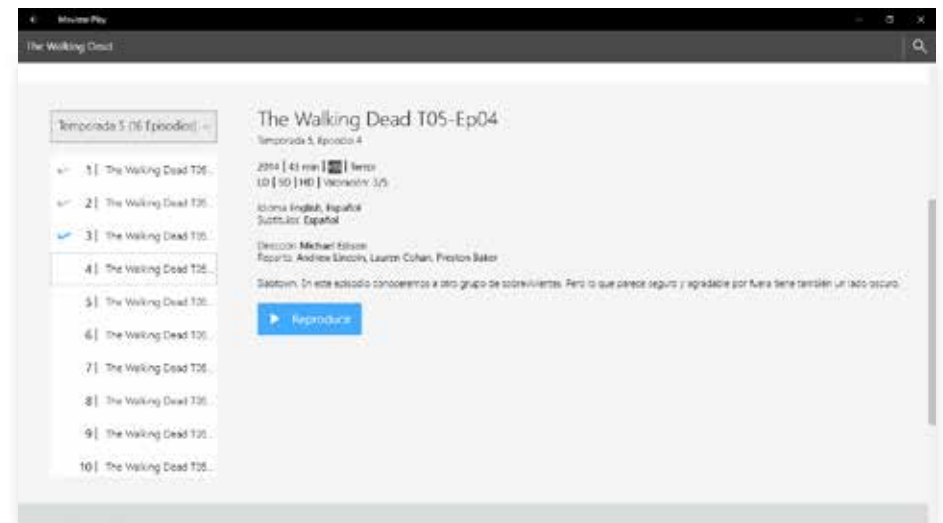

4.1.1. Series

Información de la serie:

- Nombre
- Clasificación edades
- Genero
- Valoración

Información de la serie:

- Temporada (Episodio).
- Año | duración | clasificación edades | genero | calidades disponibles | valoración.
- Idiomas y subtítulos disponibles.