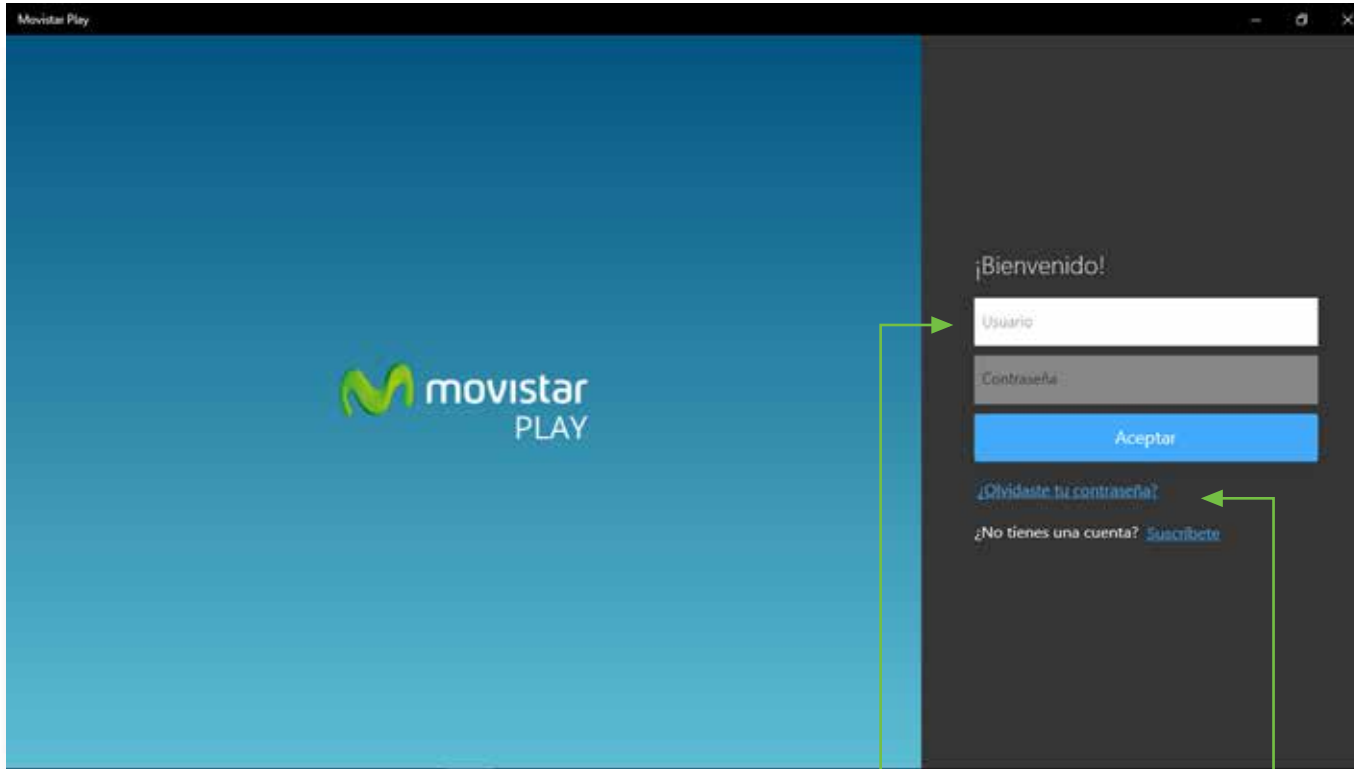

Ingresa tu usuario y contraseña para ingresar al servicio.

Si olvidaste tu contraseña selecciona "Olvidaste la contraseña" e ingresa el correo asociado a tu servicio de Movistar Play.