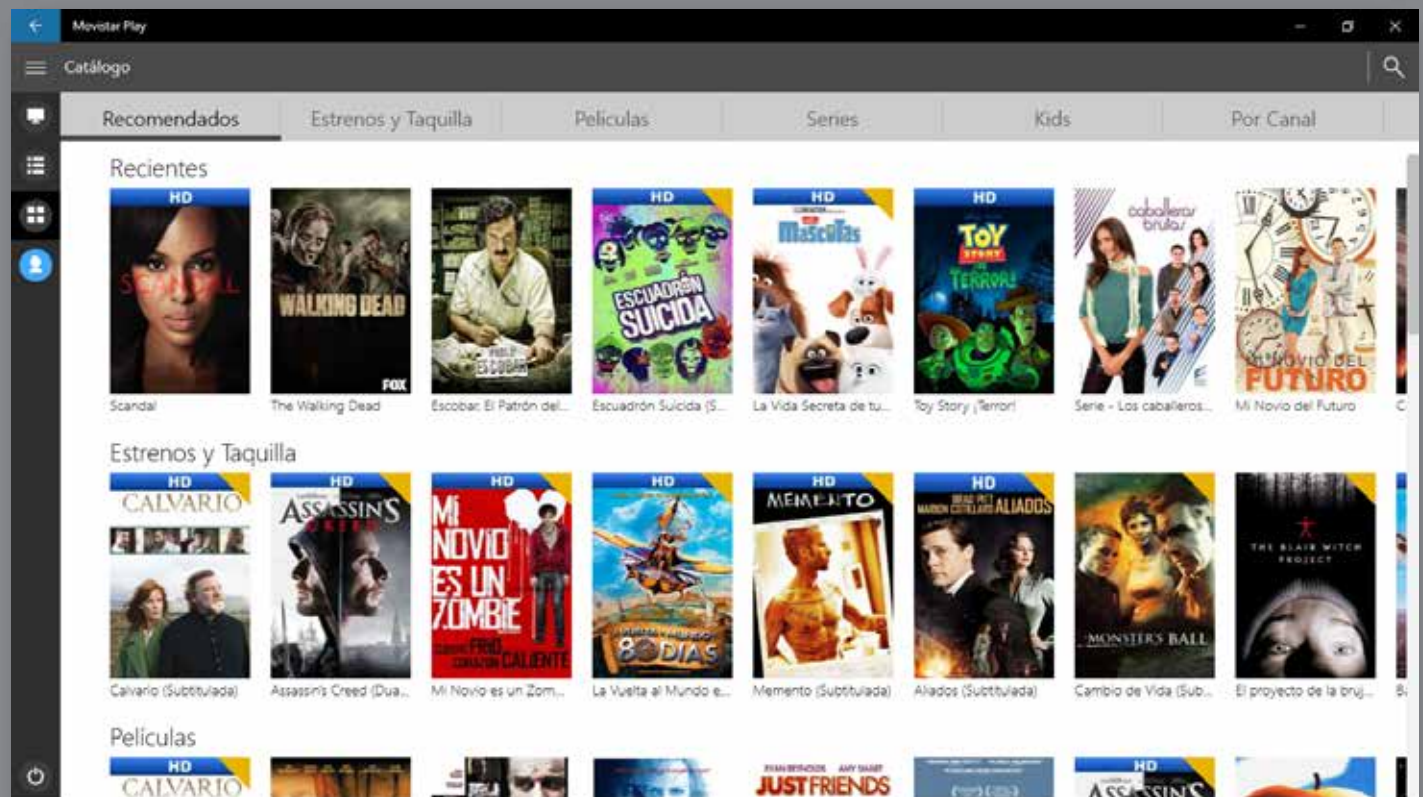

4.1. Catálogo

Podrás encontrar tus contenidos favoritos organizados por tipo:

- Estrenos y taquilla
- Películas
- Series
- Kids
- Por canal
- Novelas /Realities