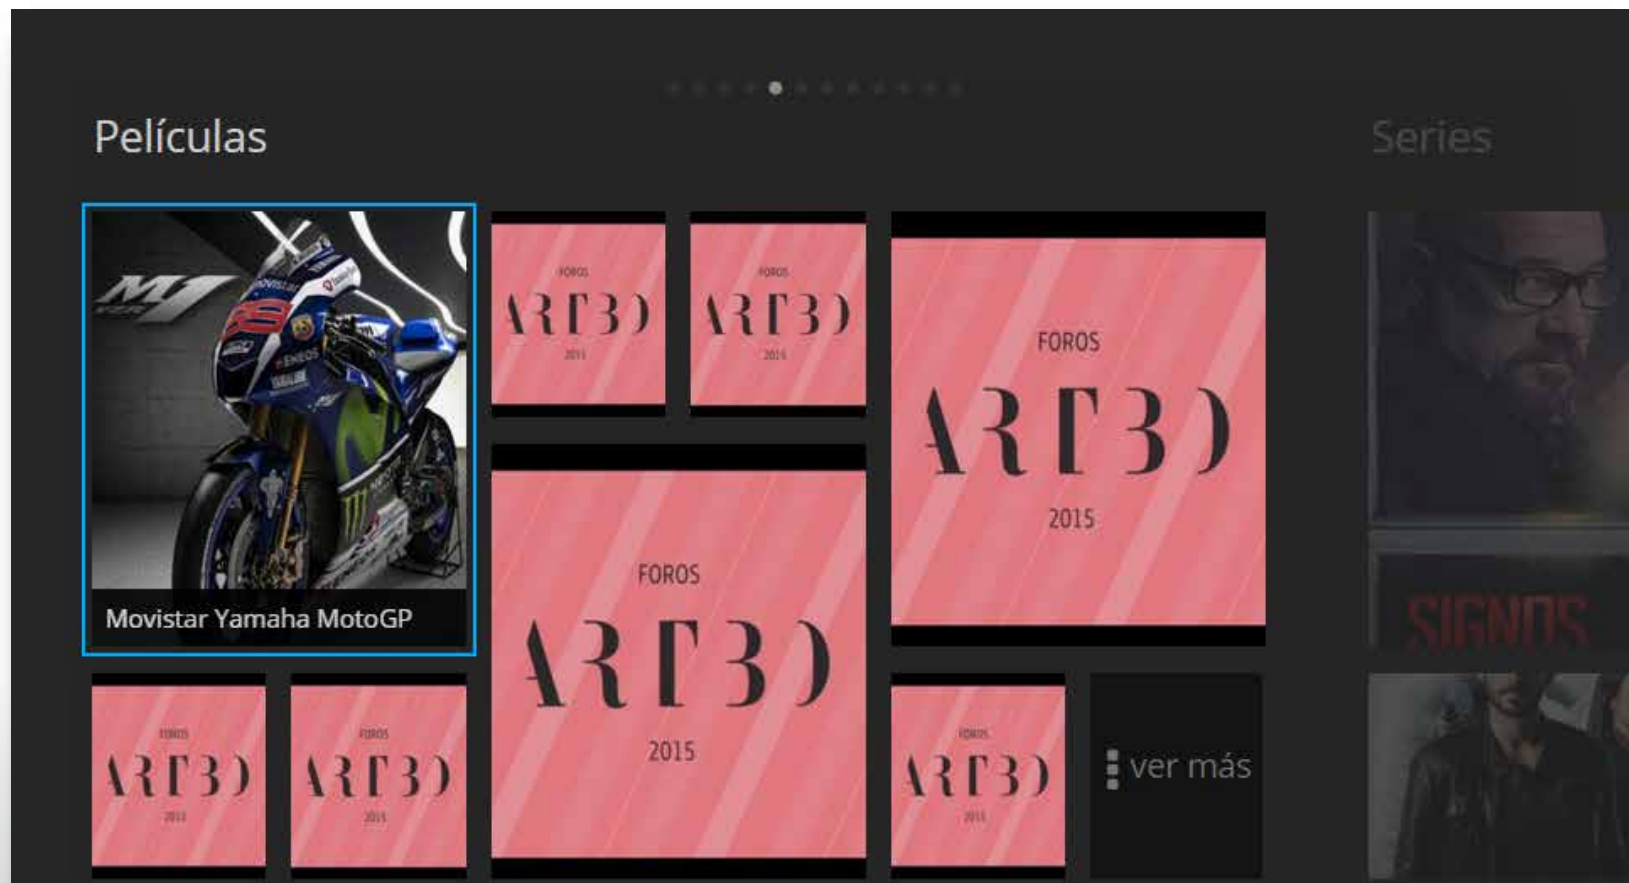

5.5. Películas

Encuentra los mejores títulos de acción, comedia, drama y los géneros más importantes del séptimo arte.