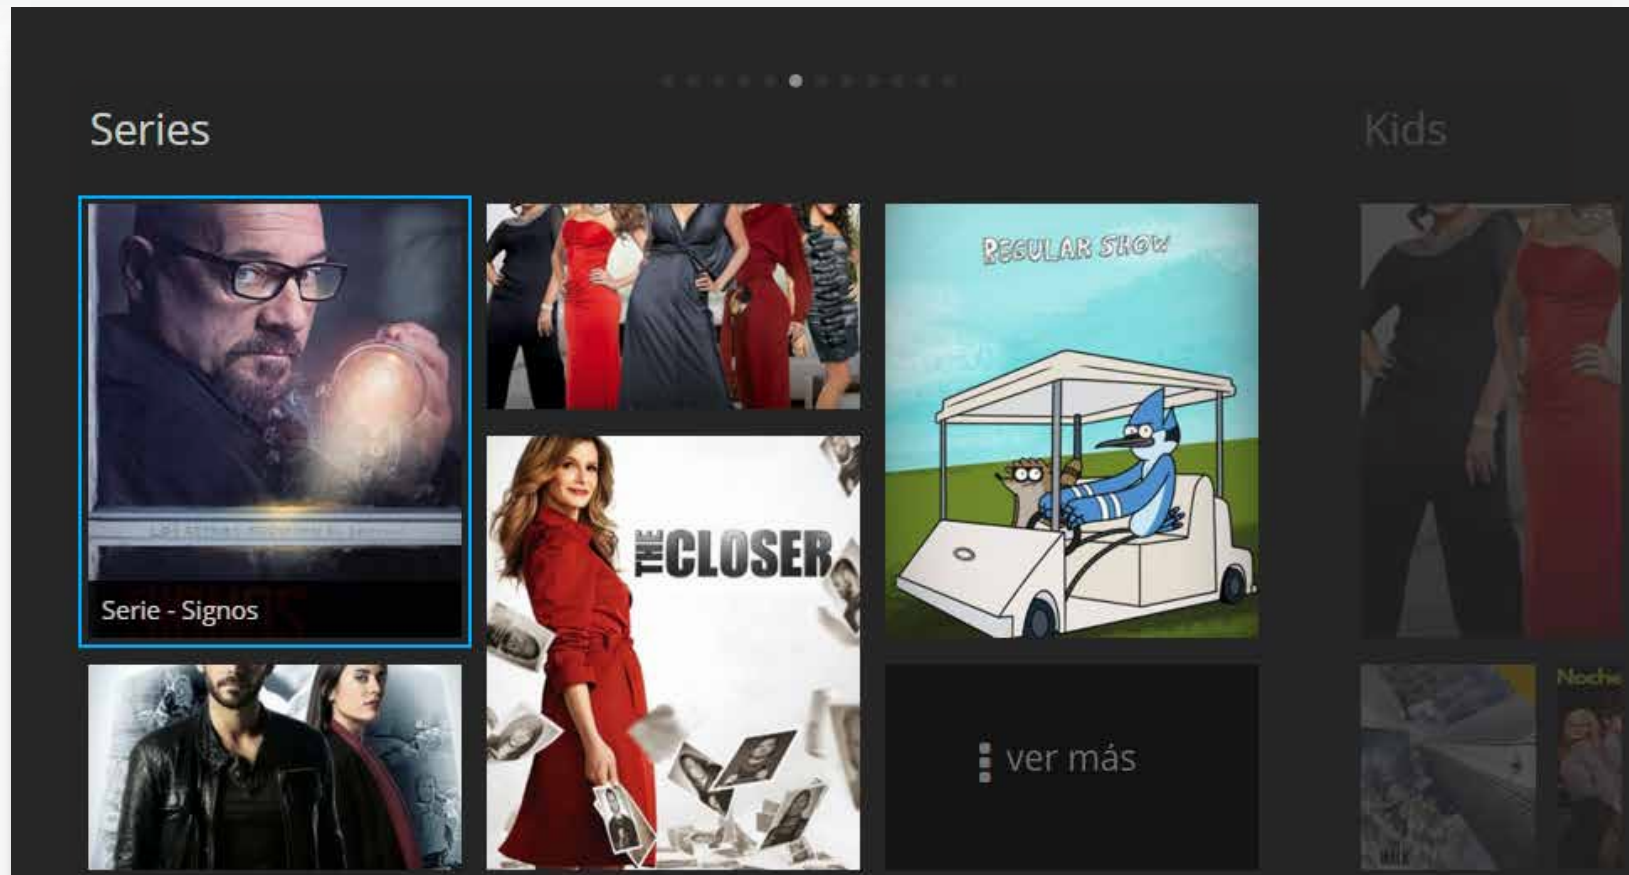

5.6. Series

Tenemos para ti las temporadas de las mejores series, para que las disfrutes desde tu Samsung Smart TV.