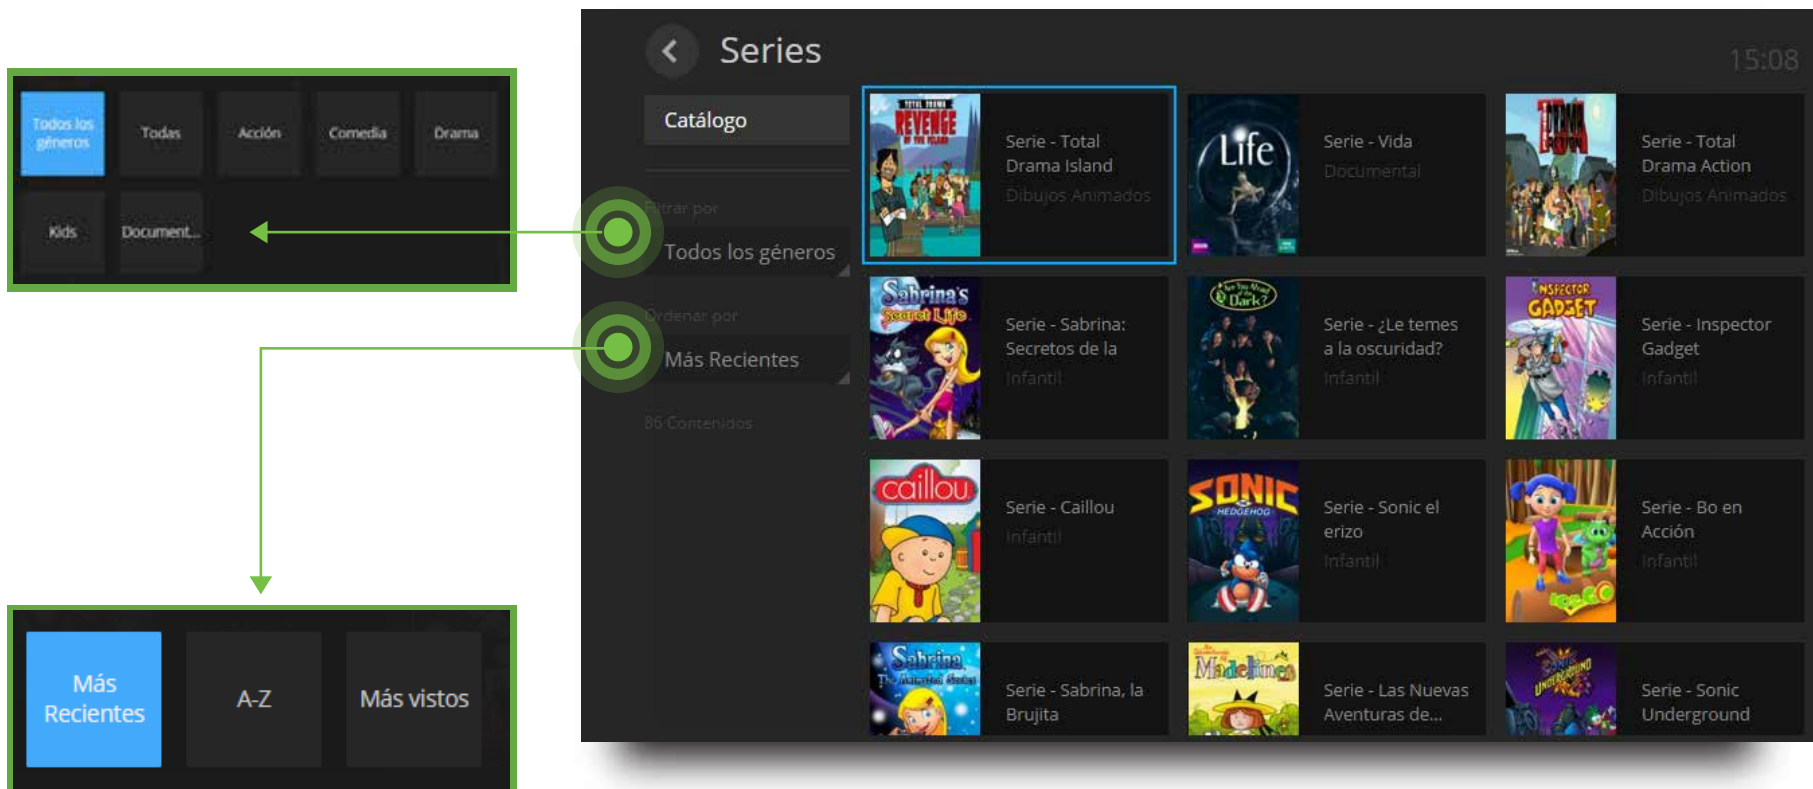

5.6.1. Detalles del contenido

The image shows a screenshot of the Movistar Play interface for the TV series "The Closer (VOS)". The interface includes a main card with a play button, a synopsis, and a list of episodes. Callout boxes point to various elements: