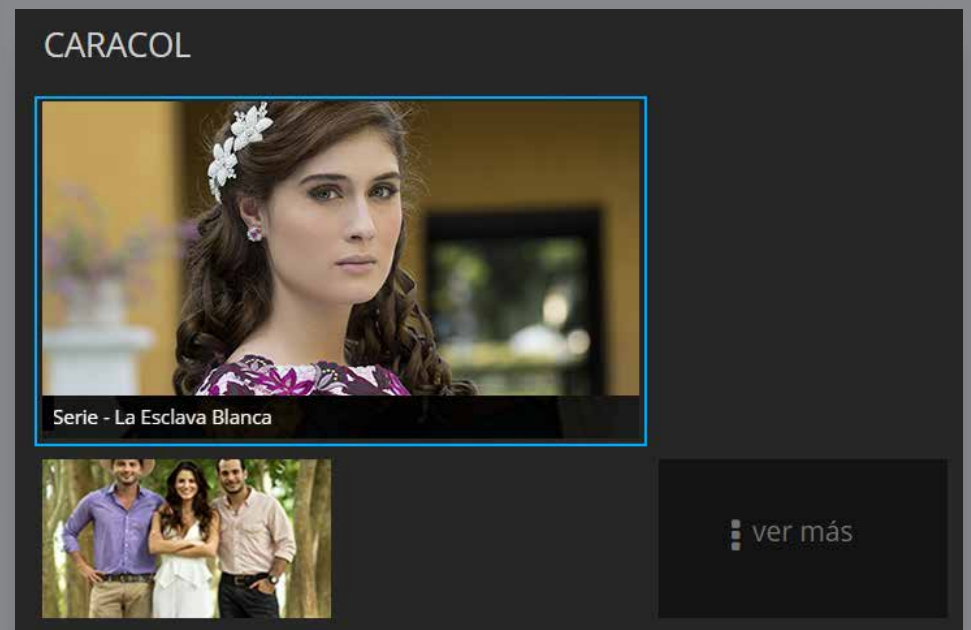

5.7. RCN y Caracol

Encuentra tus novelas favoritas en Movistar Play, minutos después de ser emitidas en TV. Cada capítulo estará disponible hasta por 7 días.