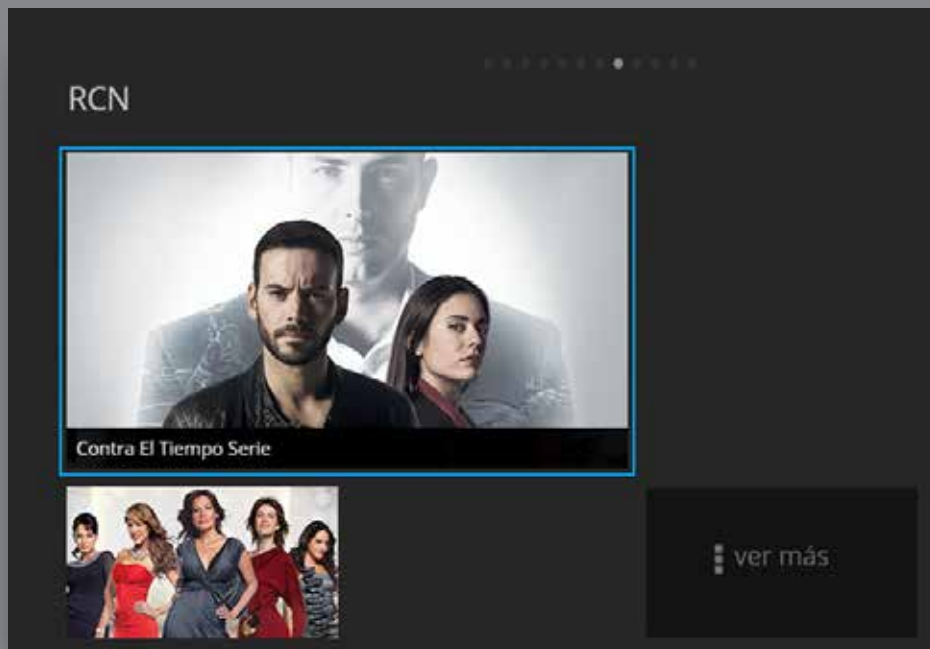

5.7. RCN y Caracol

Encuentra tus novelas favoritas en Movistar Play, minutos después de ser emitidas en TV. Cada capítulo estará disponible hasta por 7 días.